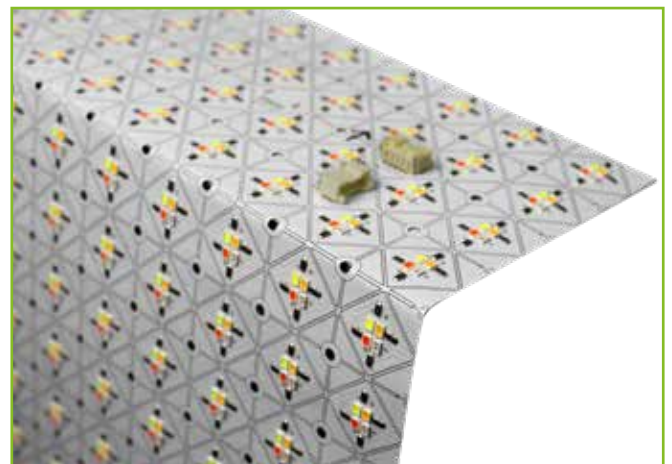

LIGHT WAVE

light with unlimited possibilities

FLEXIBLE, MODULAR LIGHT PANELS

Unleash your creativity with LEDTEC Light Wave

The self-adhesive film can be bent like a light wave and follows every curve or edge of the object or room to be illuminated. It is suitable for backlighting large areas and only requires an extremely low installation height.

INCREDIBLE LIGHT OUTPUT

Uniform illumination with low power consumption and high LED clarity.

CLICK SYSTEM TO CONNECT

Sheets can be securely connected with one click.

EASY TO CUT

Sheets can be cut into almost any shape.

FLEXIBLE

Bendable along the cut surface.

ANY SIZE AND CONFIGURATION

LightWave can be adapted to almost any room and any shape.

SIMPLE APPLICATION

Our 3M adhesive film enables easy installation. The screws supplied are used as spacers when, for example, glass panes are placed on the modules.

TAILORING OPTIONS

Sizes	Types	Colours	LED-quantity	Power	Efficiency	Light output	CRI
235 x 503 x 7mm	Single Color	2700K	420	15W	113 lm/W	1700 lm	Ra >80
		3000K	420	15W	113 lm/W	1700 lm	Ra >80
		4000K	420	15W	117 lm/W	1750 lm	Ra >80
		5000K	420	15W	119 lm/W	1780 lm	Ra >80
		6500K	420	15W	119 lm/W	1780 lm	Ra >80
235 x 503 x 7mm	Tuneable CCT	2700K	420	15W	113 lm/W	1700 lm	Ra >80
		6500K	420	15W	119 lm/W	1780 lm	Ra >80
305 x 610 x 7mm	RGBW	red	288	11W			Ra >80
		green	288	11W			Ra >80
		blue	288	11W			Ra >80
		5000K	288	11W	107 lm/W	1180 lm	Ra >80