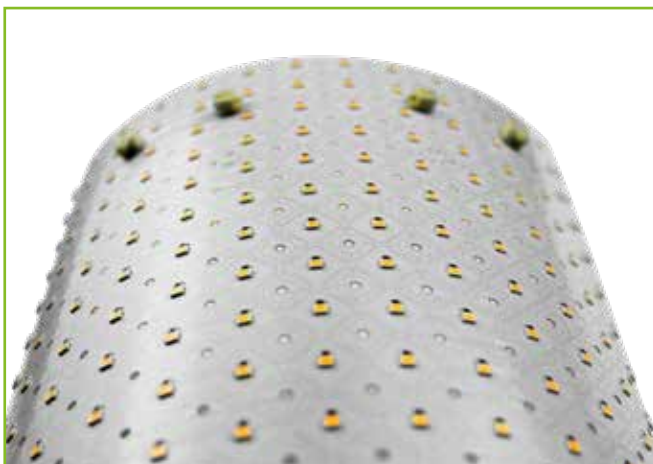

LIGHT WAVE

light with unlimited possibilities

FLEXIBLE, MODULAR LIGHT PANELS

Unleash your creativity with LEDTEC Light Wave

The self-adhesive film can be bent like a light wave and follows every curve or edge of the object or room to be illuminated. It is suitable for backlighting large areas and only requires an extremely low installation height.

INCREDIBLE LIGHT OUTPUT

Uniform illumination with low power consumption and high LED clarity.

CLICK SYSTEM TO CONNECT

Sheets can be securely connected with one click.

EASY TO CUT

Sheets can be cut into almost any shape.

FLEXIBLE

Bendable along the cut surface.

ANY SIZE AND CONFIGURATION

LightWave can be adapted to almost any room and any shape.

SIMPLE APPLICATION

Our 3M adhesive film enables easy installation. The screws supplied are used as spacers when, for example, glass panes are placed on the modules.

TAILORING OPTIONS

Sizes	Types	Colours	LED-quantity	Power	Efficiency	Light output	CRI
235 x 503 x 7mm	Single Color	2700K	420	15W	113 lm/W	1700 lm	Ra >80
		3000K	420	15W	113 lm/W	1700 lm	Ra >80
		4000K	420	15W	117 lm/W	1750 lm	Ra >80
		5000K	420	15W	119 lm/W	1780 lm	Ra >80
		6500K	420	15W	119 lm/W	1780 lm	Ra >80
235 x 503 x 7mm	Tuneable CCT	2700K	420	15W	113 lm/W	1700 lm	Ra >80
		6500K	420	15W	119 lm/W	1780 lm	Ra >80
305 x 610 x 7mm	RGBW	red	288	11W			Ra >80
		green	288	11W			Ra >80
		blue	288	11W			Ra >80
		5000K	288	11W	107 lm/W	1180 lm	Ra >80