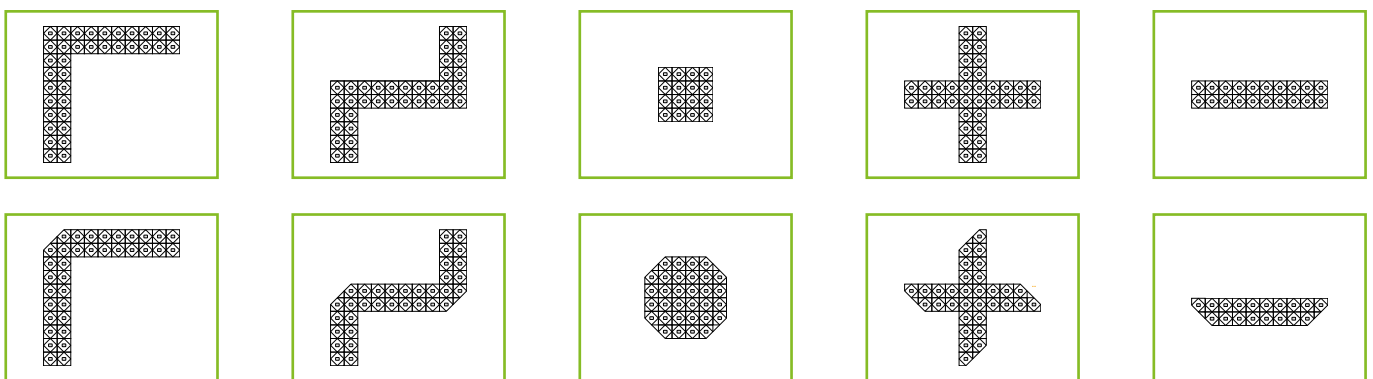

LIGHT WAVE

light with unlimited possibilities

FLEXIBLE, MODULAR LIGHT PANELS

Unleash your creativity with LEDTEC Light Wave

The self-adhesive film can be bent like a light wave and follows every curve or edge of the object or room to be illuminated. It is suitable for backlighting large areas and only requires an extremely low installation height.

INCREDIBLE LIGHT OUTPUT

Uniform illumination with low power consumption and high LED clarity.

CLICK SYSTEM TO CONNECT

Sheets can be securely connected with one click.

EASY TO CUT

Sheets can be cut into almost any shape.

FLEXIBLE

Bendable along the cut surface.

ANY SIZE AND CONFIGURATION

LightWave can be adapted to almost any room and any shape.

SIMPLE APPLICATION

Our 3M adhesive film enables easy installation. The screws supplied are used as spacers when, for example, glass panes are placed on the modules.

TAILORING OPTIONS

Sizes	Types	Colours	LED-quantity	Power	Efficiency	Light output	CRI
235 x 503 x 7mm	Single Color	2700K	420	15W	113 lm/W	1700 lm	Ra >80
		3000K	420	15W	113 lm/W	1700 lm	Ra >80
		4000K	420	15W	117 lm/W	1750 lm	Ra >80
		5000K	420	15W	119 lm/W	1780 lm	Ra >80
		6500K	420	15W	119 lm/W	1780 lm	Ra >80
235 x 503 x 7mm	Tuneable CCT	2700K	420	15W	113 lm/W	1700 lm	Ra >80
		6500K	420	15W	119 lm/W	1780 lm	Ra >80
305 x 610 x 7mm	RGBW	red	288	11W			Ra >80
		green	288	11W			Ra >80
		blue	288	11W			Ra >80
		5000K	288	11W	107 lm/W	1180 lm	Ra >80